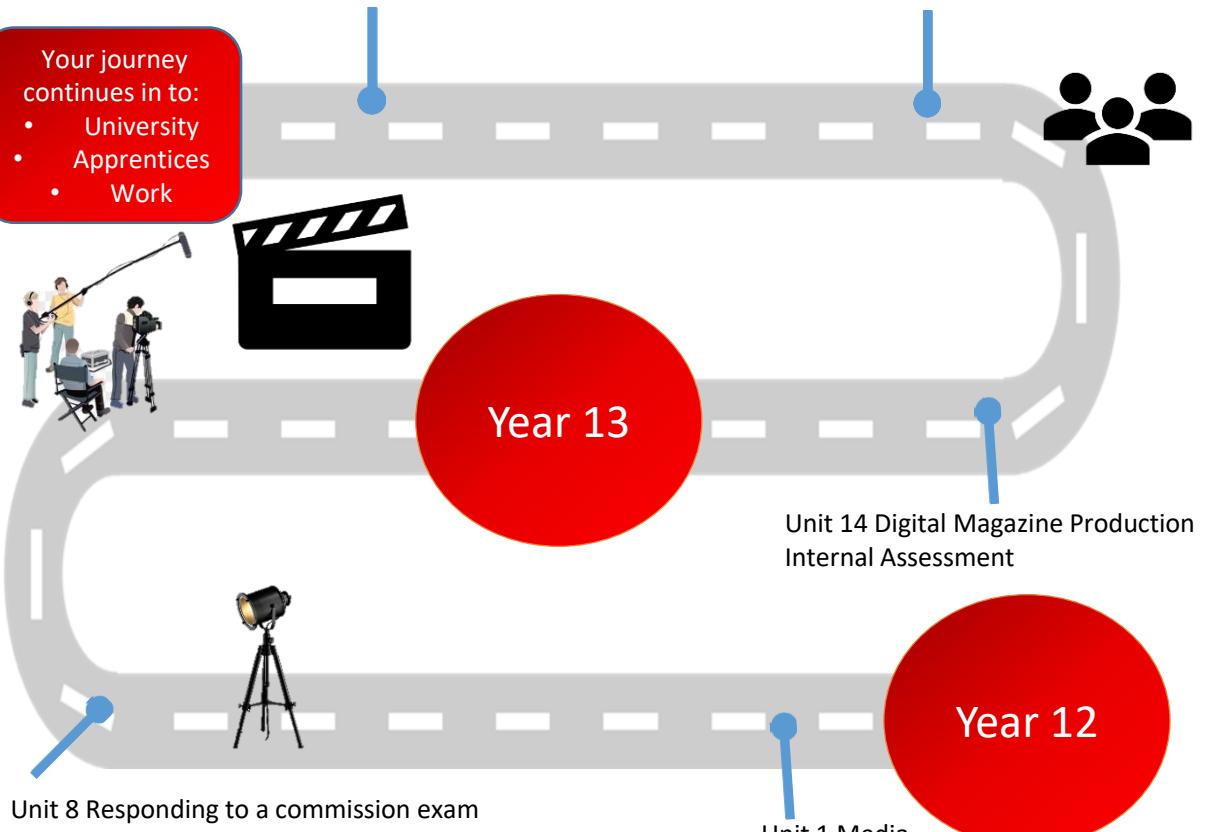

Reflection
Personal development

Unit 4 Pre-Production
Internal Assessment

Your journey continues in to:

- University
- Apprentices
- Work

BTEC Media, TV and Film